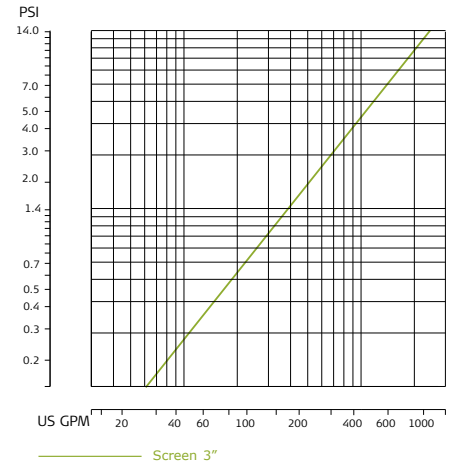

Pressure Loss Graph

Contact our Amiad team for further information

Amiad Water Systems
120-J Talbert Road
Mooresville, NC 28117

Tel. 704-662-3133
Fax. 704-662-3155
www.amiadusa.com