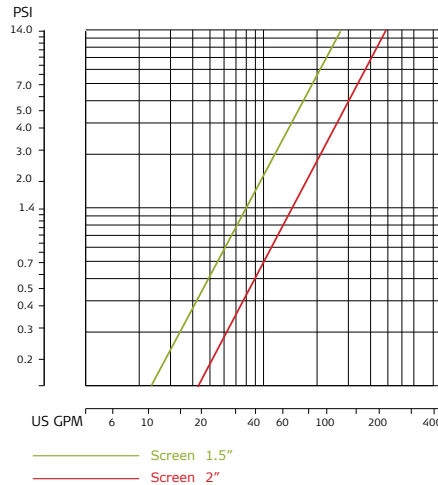

Pressure Loss Graph

Contact our Amiad team for further information

Amiad Water Systems
120-J Talbert Road
Mooresville, NC 28117

Tel. 704-662-3133
Fax. 704-662-3155
www.amiadusa.com