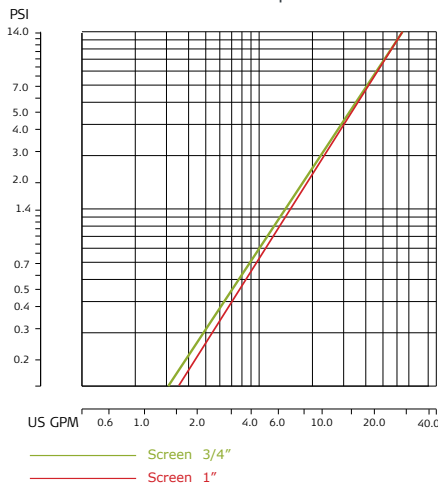

Pressure Loss Graph

Contact our Amiad team for further information

Amiad Water Systems
120-J Talbert Road
Mooresville, NC 28117

Tel. 704-662-3133
Fax. 704-662-3155
www.amiadusa.com